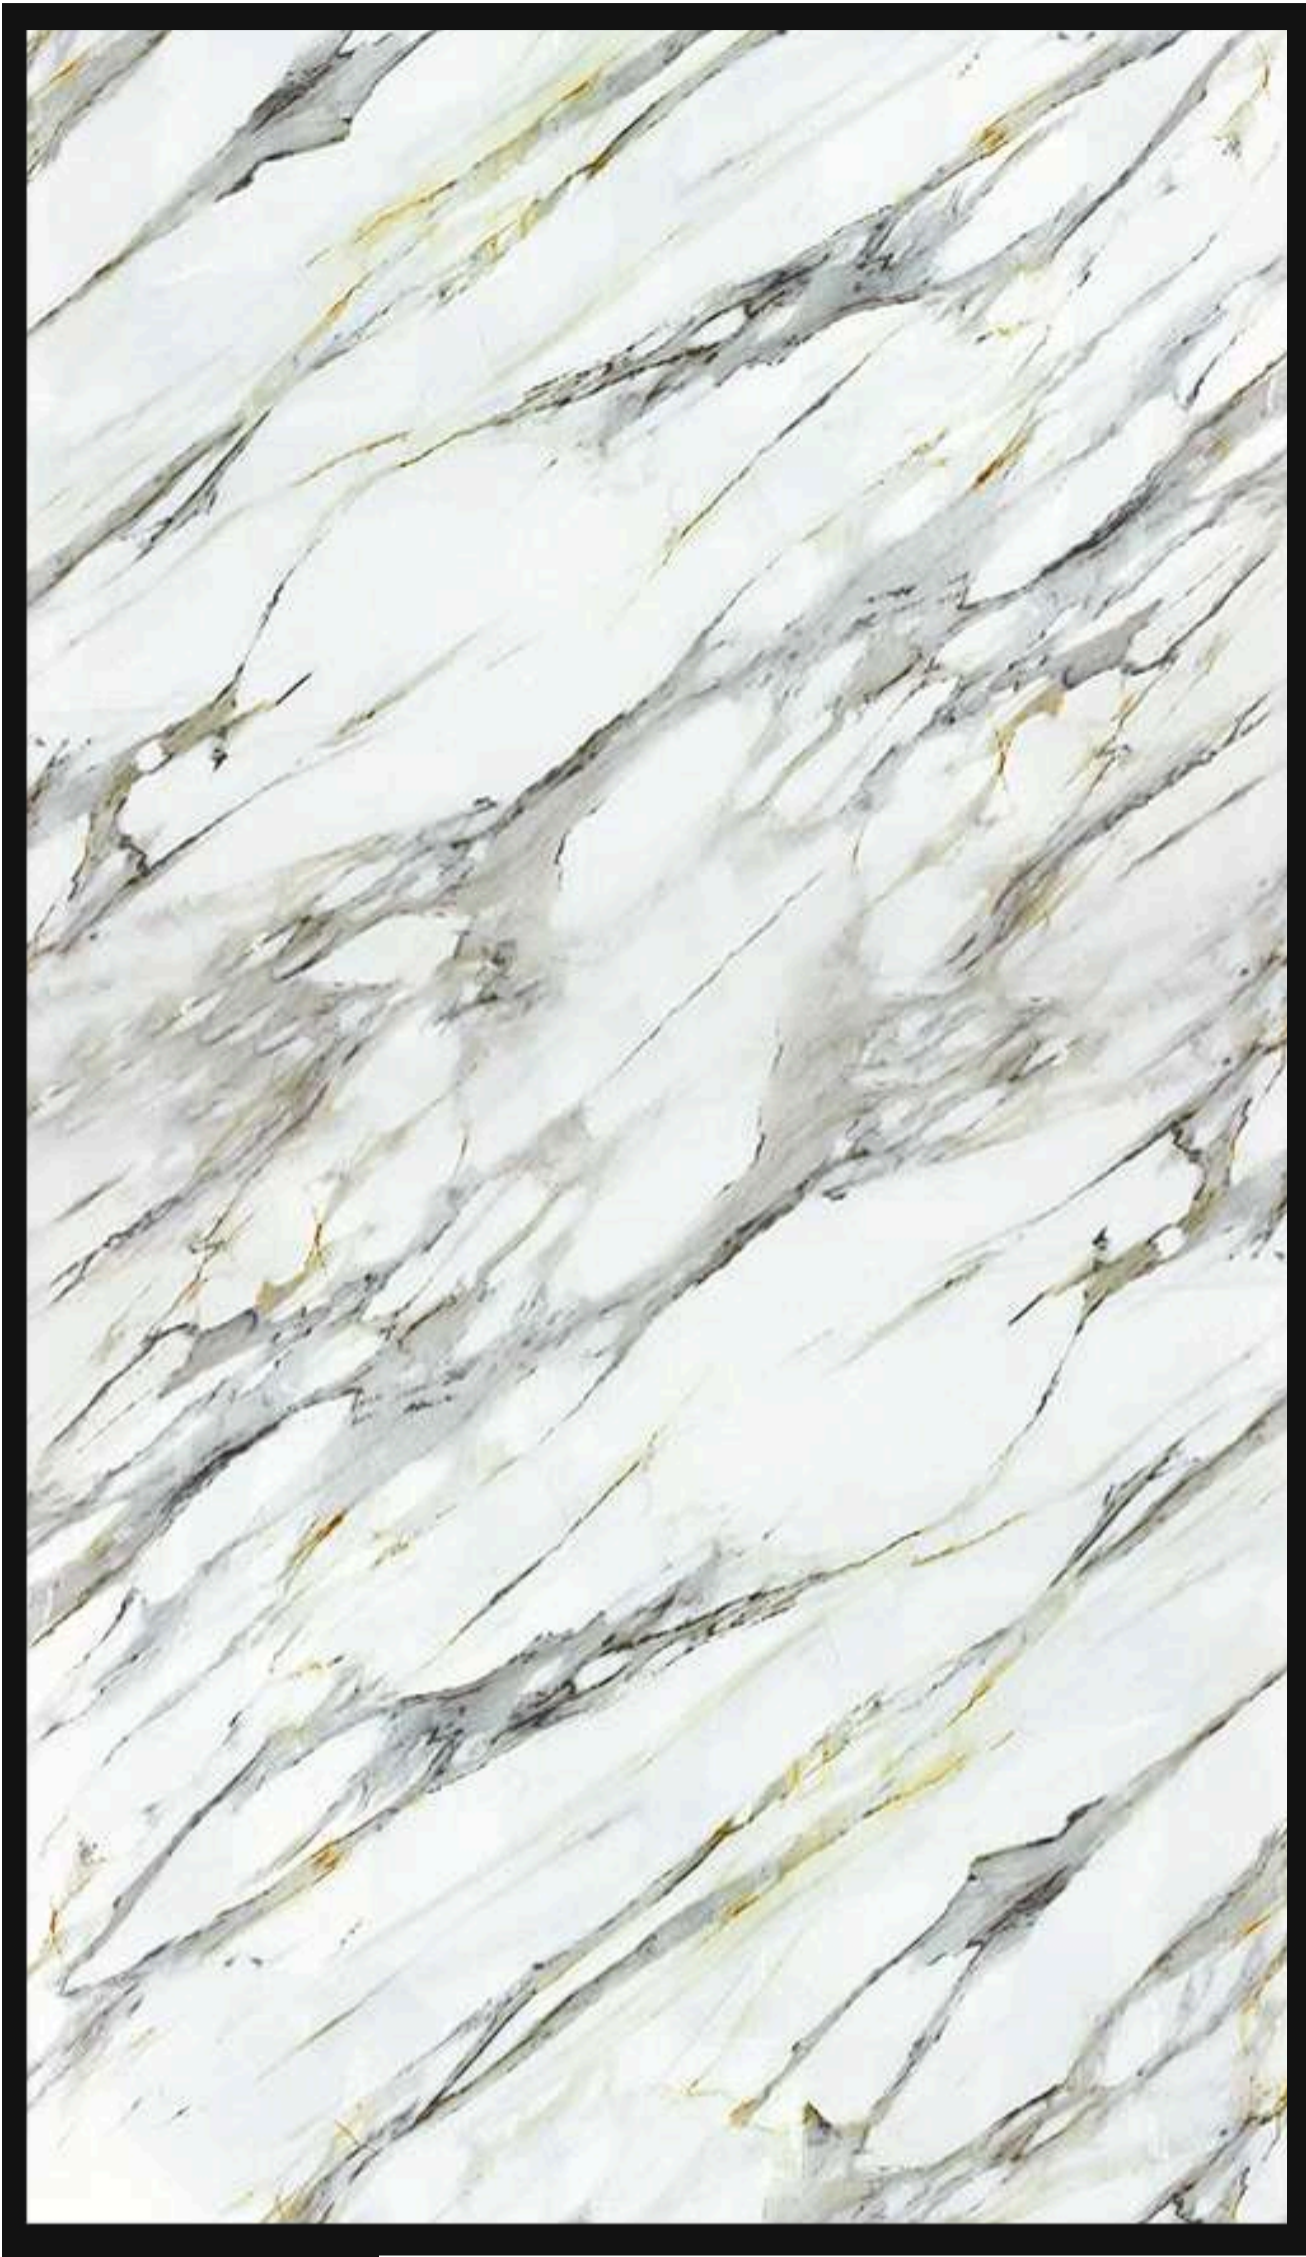

UV MARBLE SHEET

MS 8024

MS
8024

Specification:

(W) 1220 mm x (L) 2440 mm x (T) 3mm