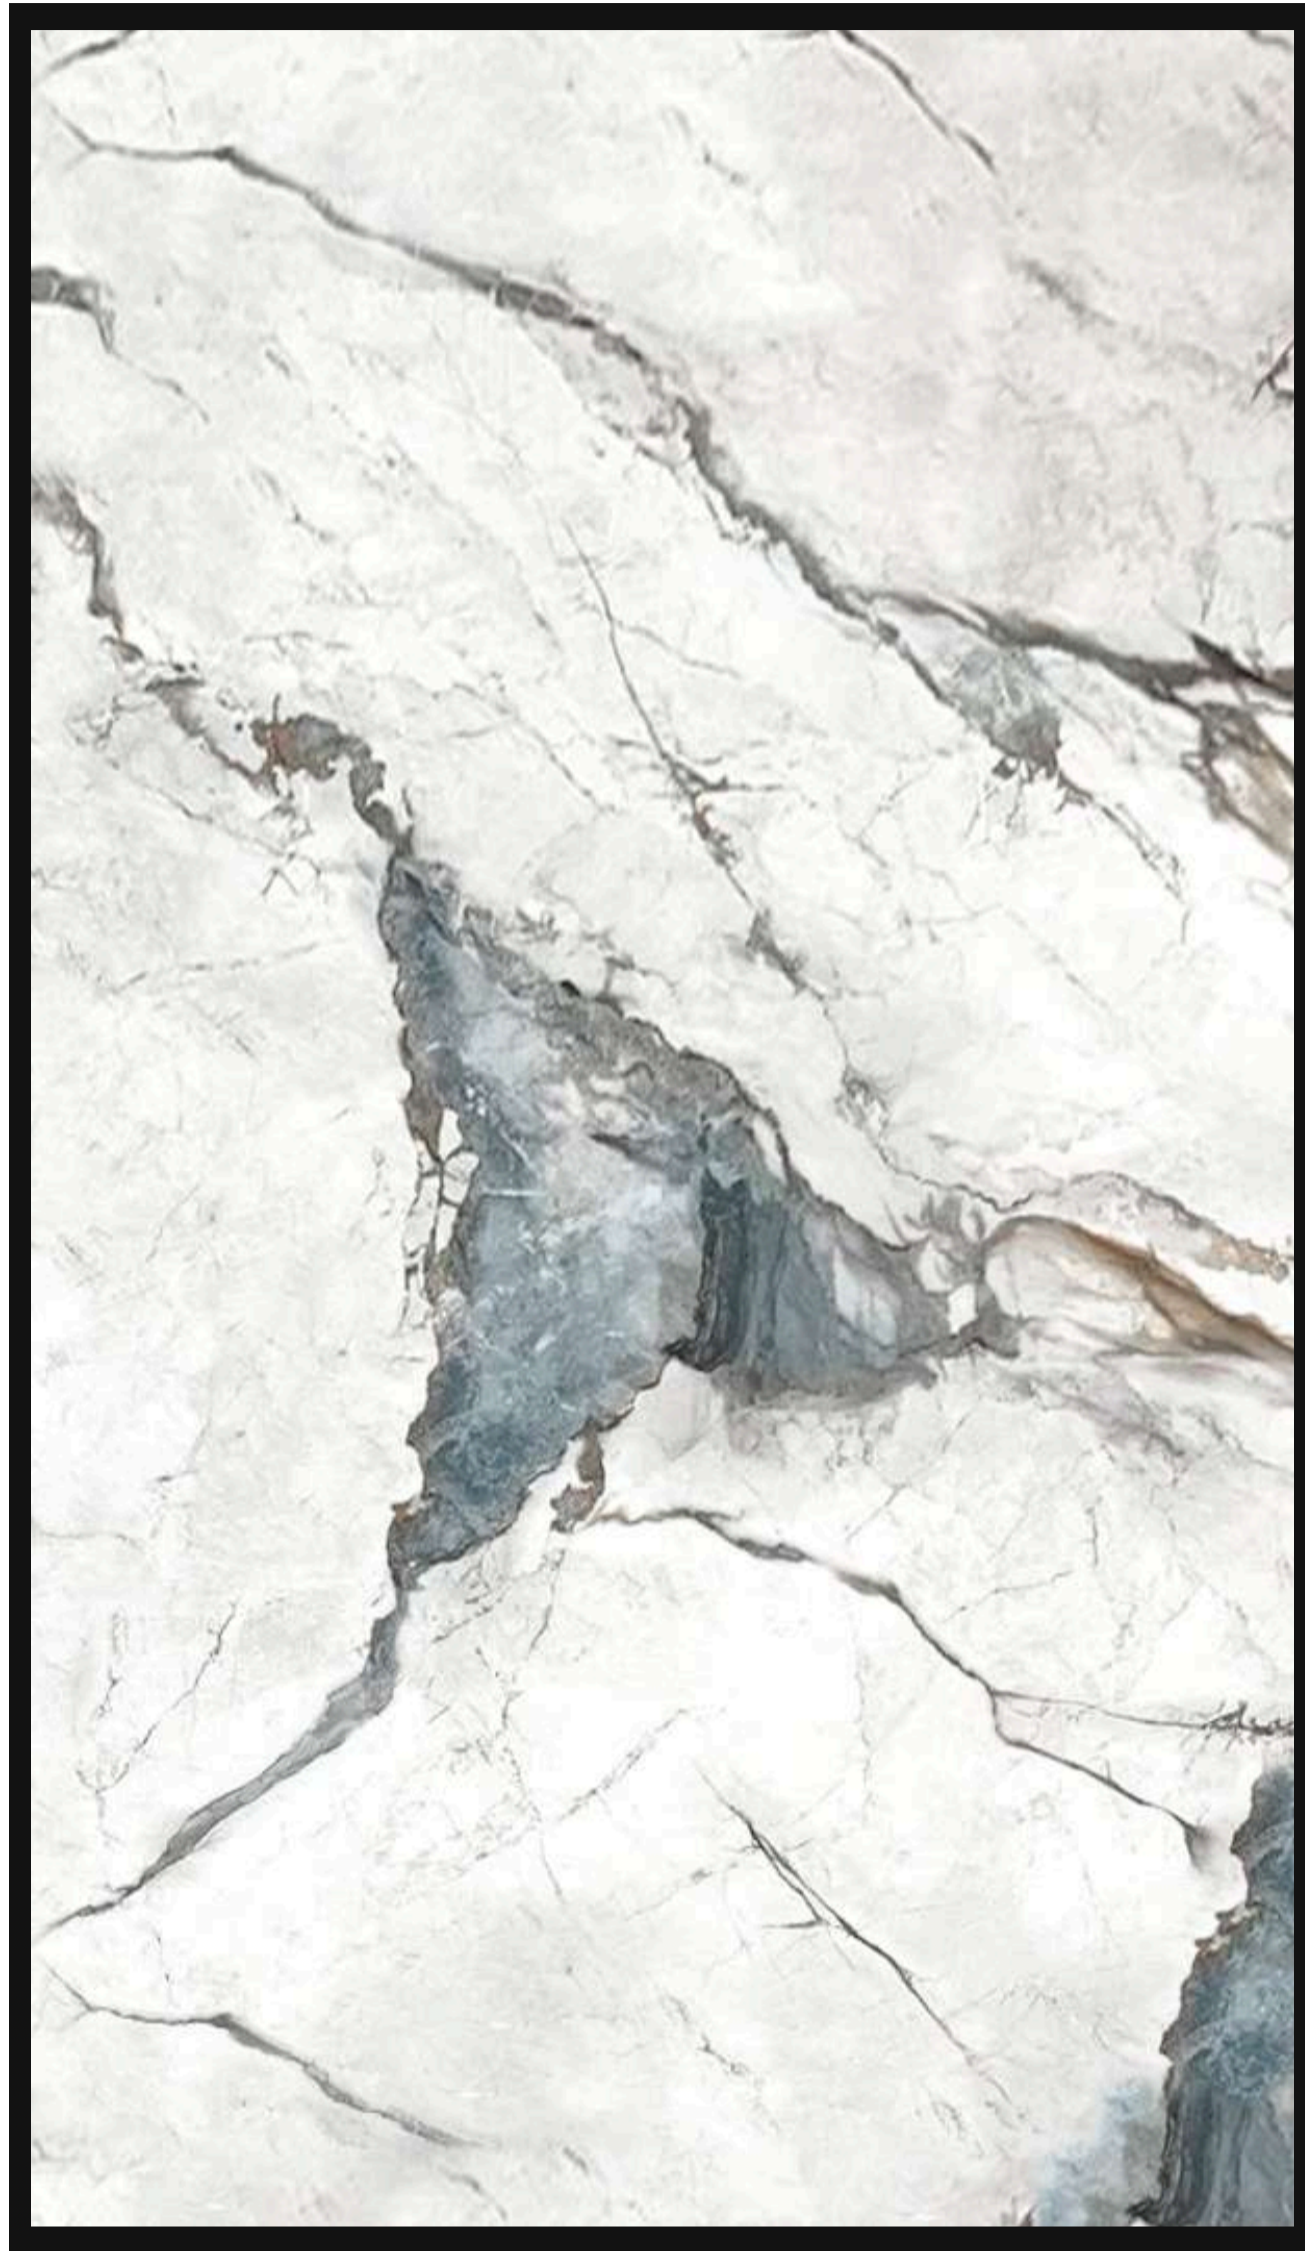

MS 3056 (B)

MS 3056

Specification:

(W) 1220 mm x (L) 2440 mm x (T) 3mm