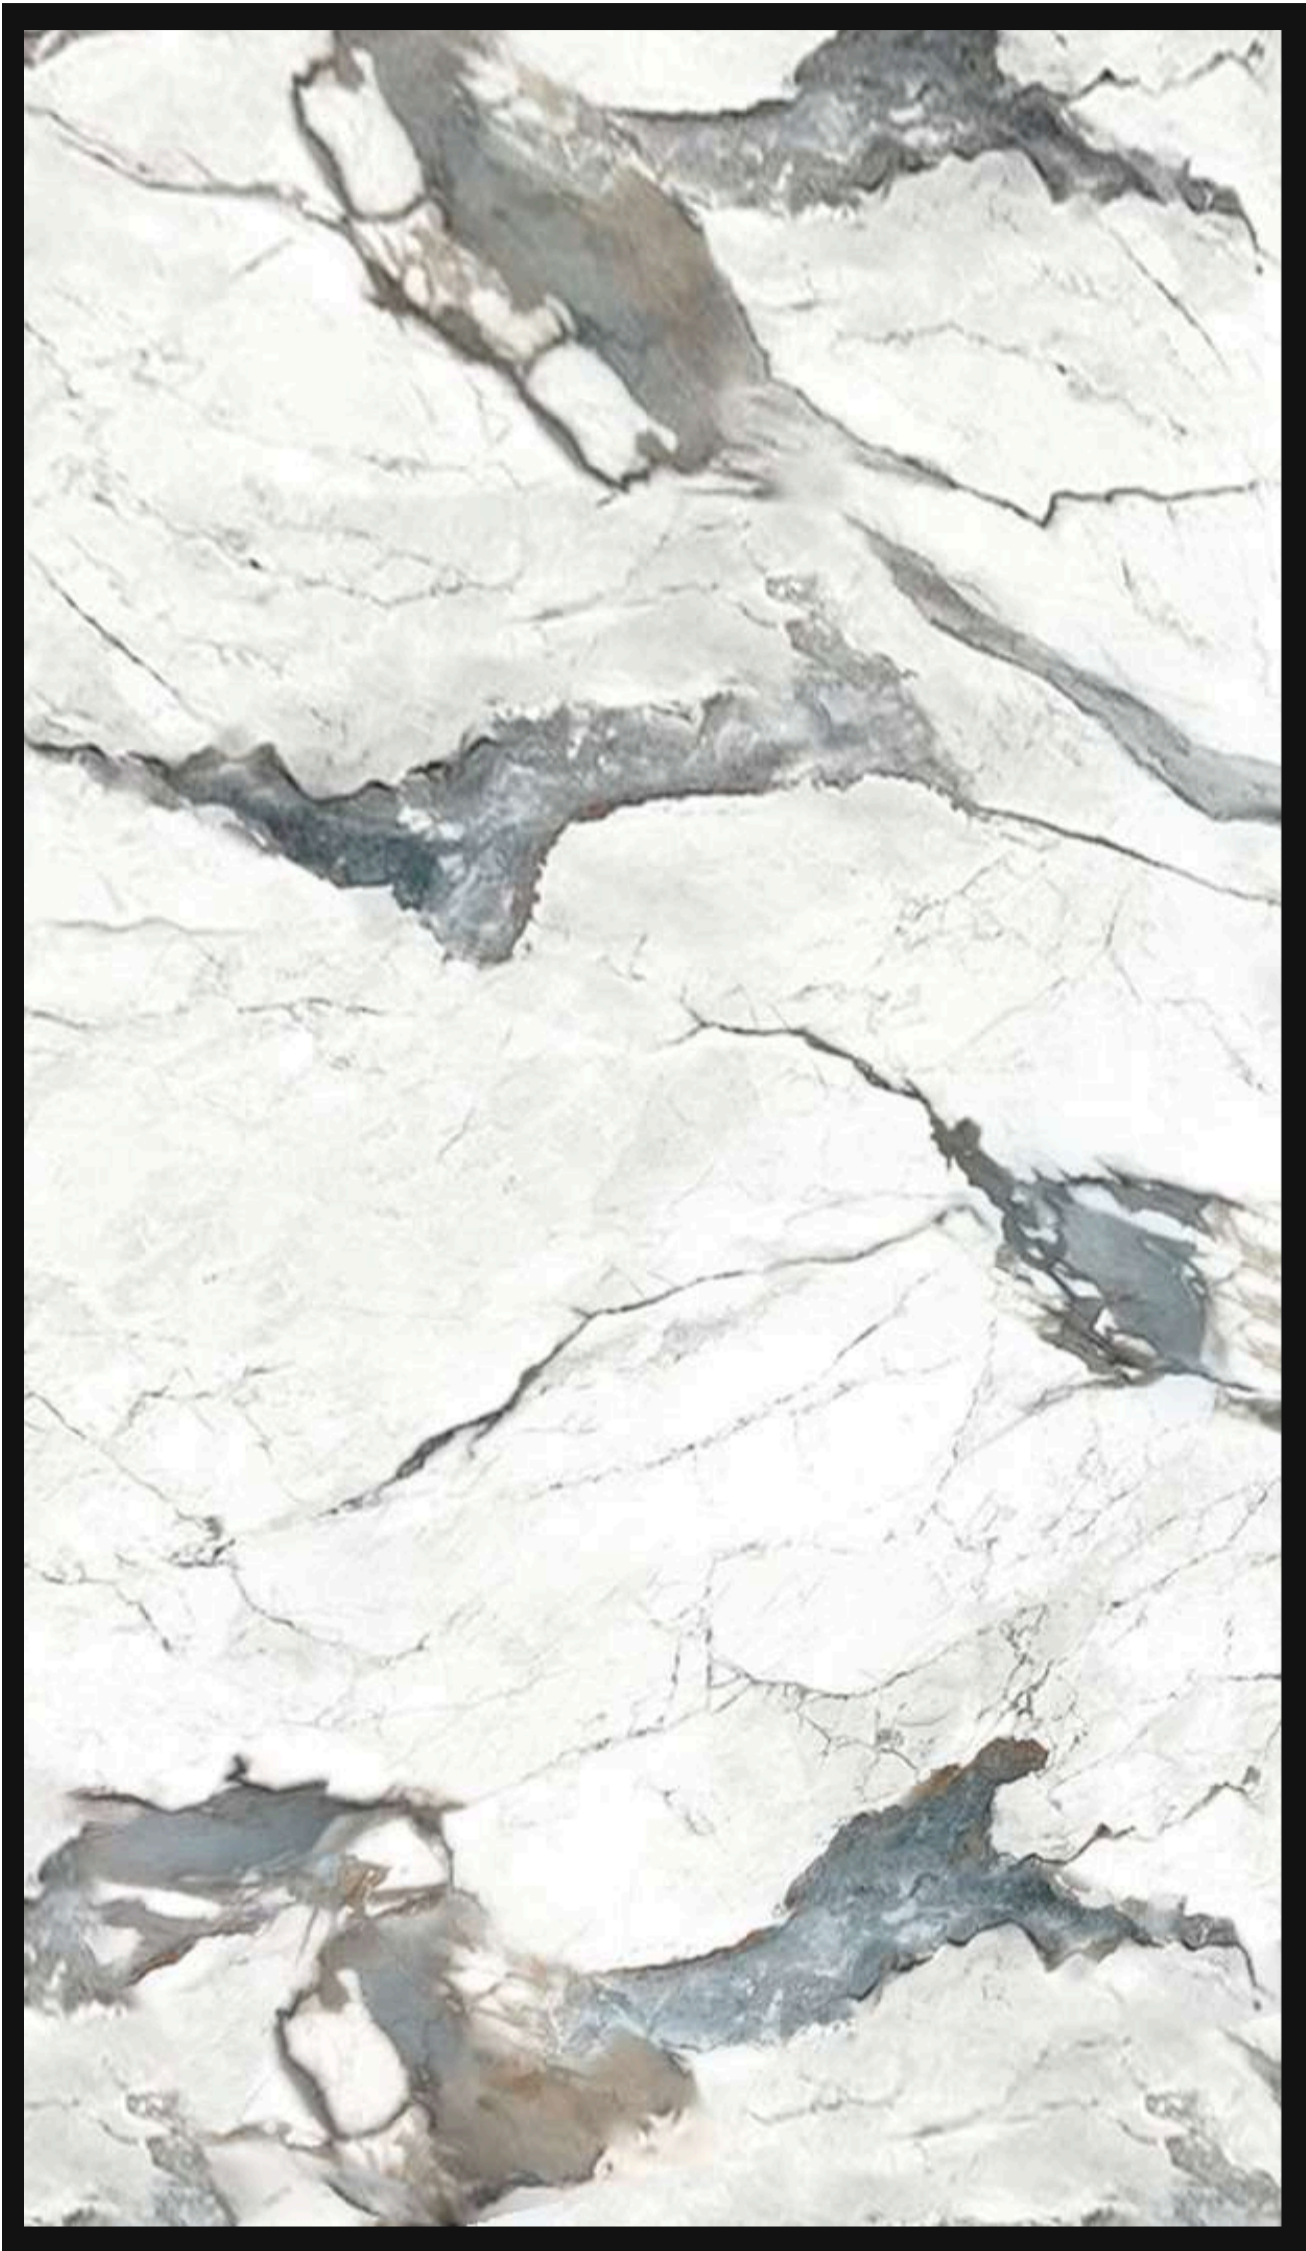

UV MARBLE SHEET

MS 3056 (A)