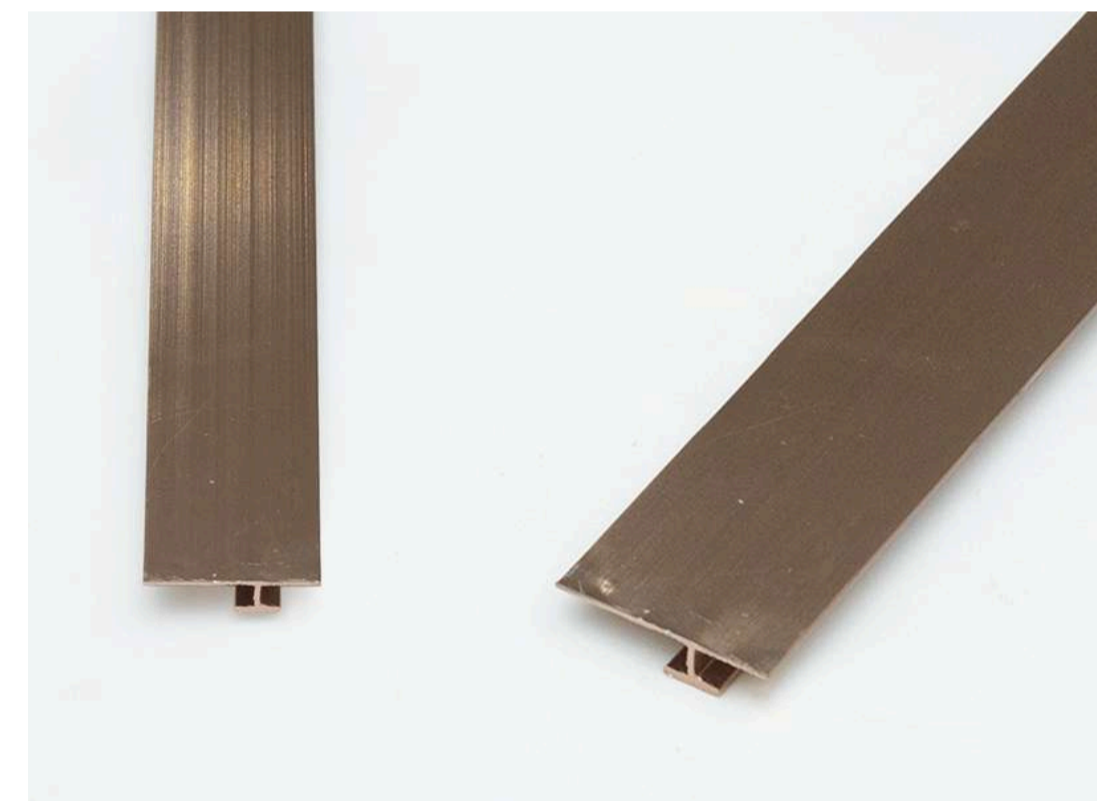

TRANSISI

ROSE GOLD

3M

ALUMINIUM DECOR LINE