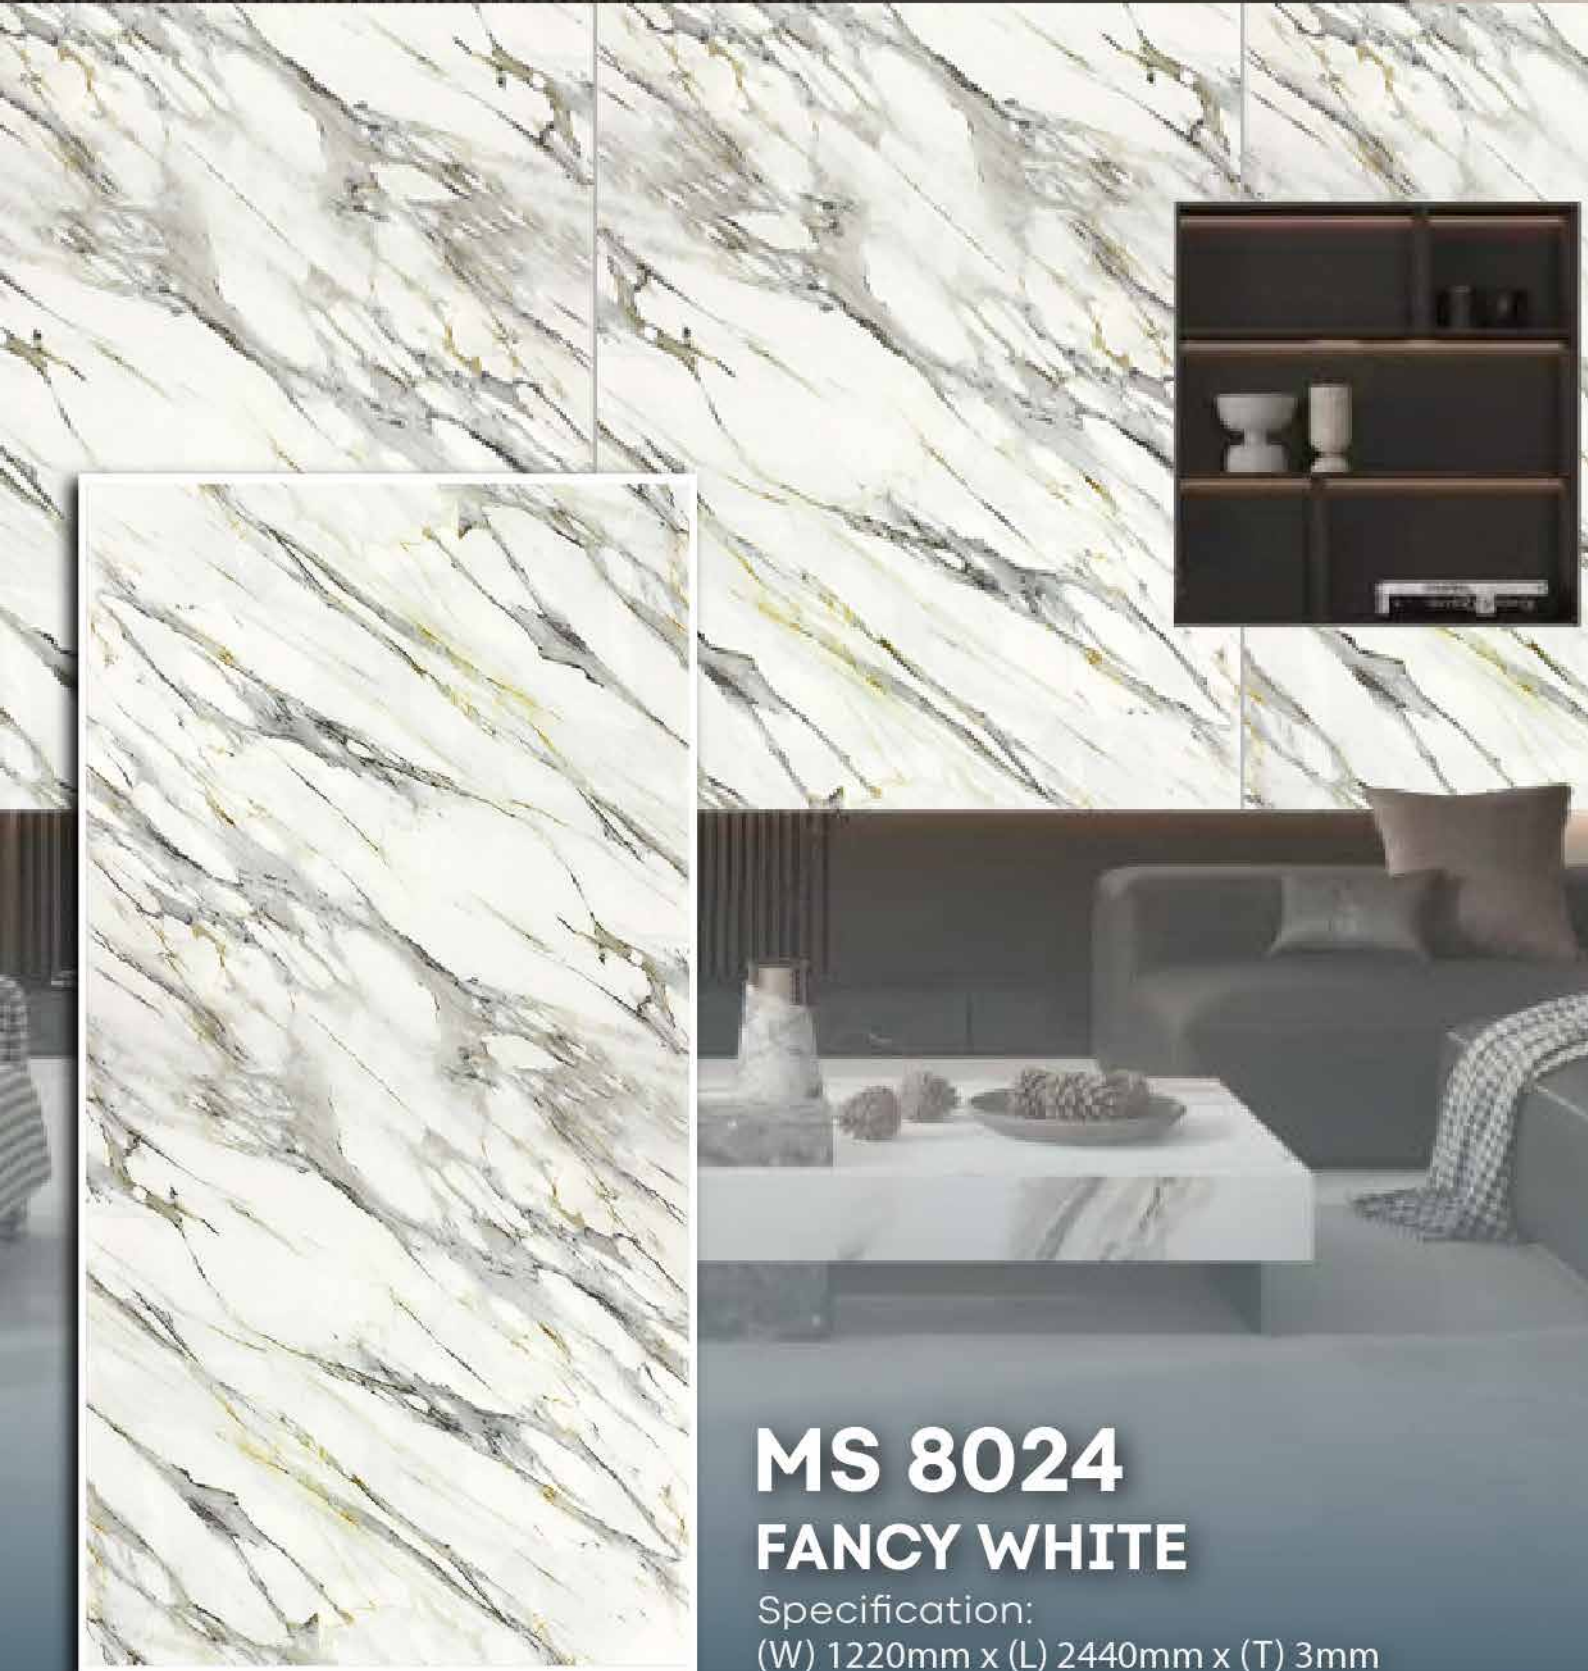

MS 8024 FANCY WHITE

Specification:
(W) 1220mm x (L) 2440mm x (T) 3mm