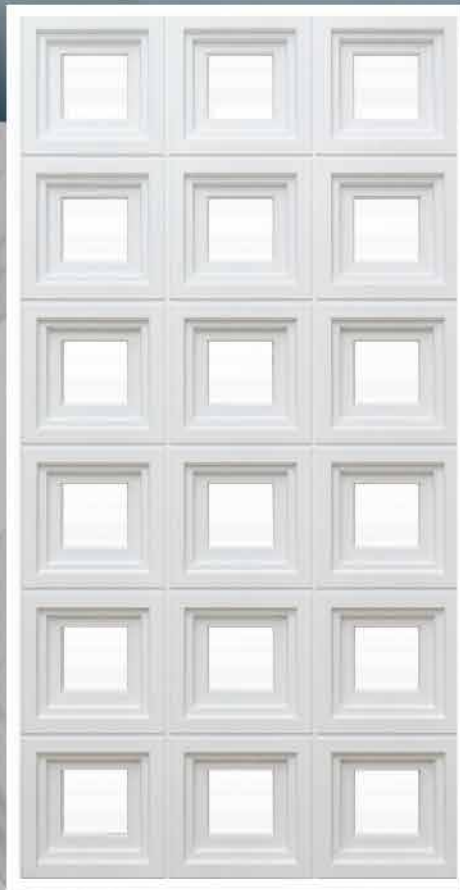

D 02

Specification:
(W) 600mm x (L) 1200mm